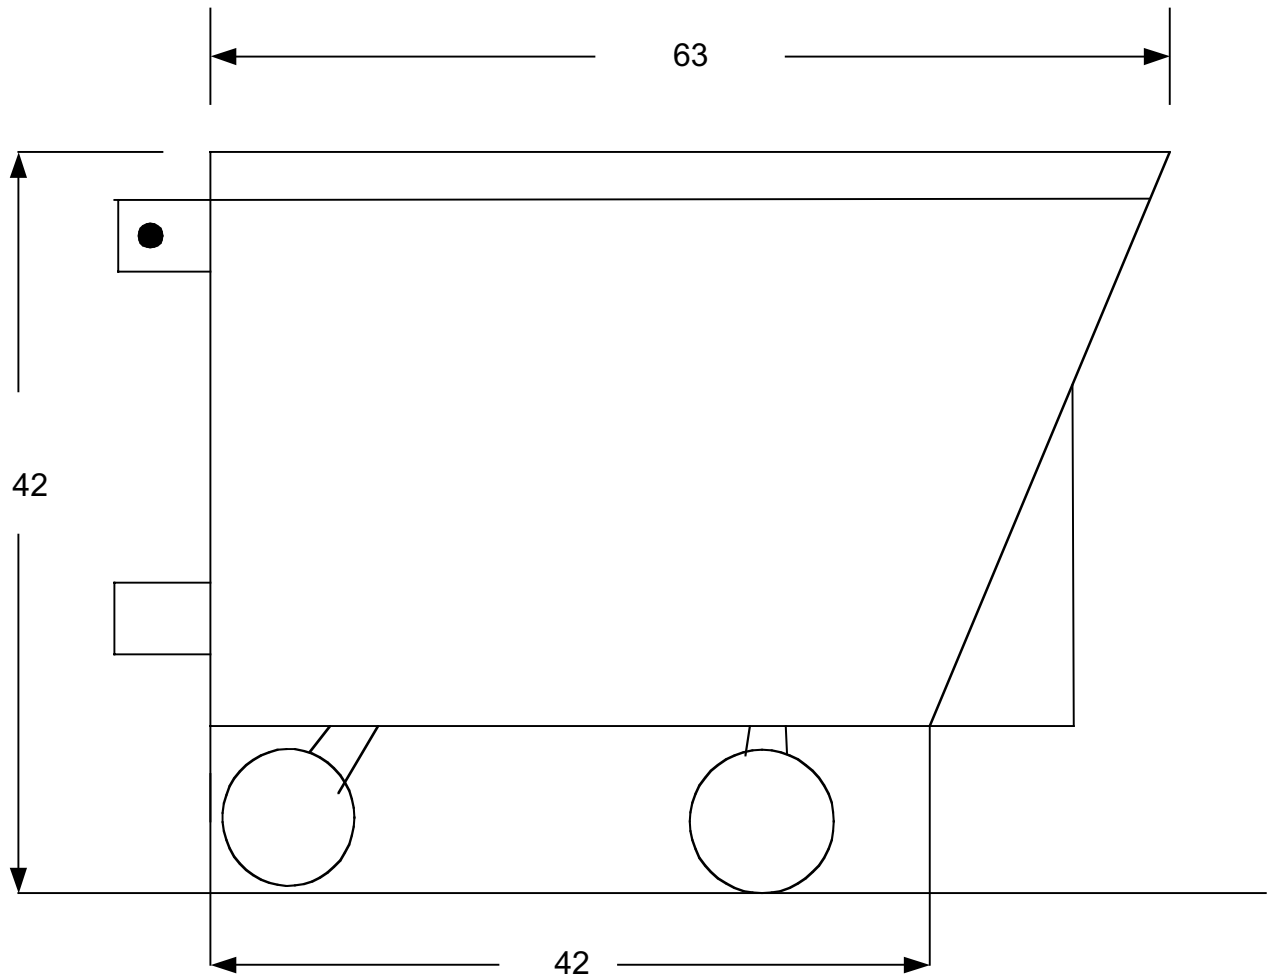

DOCK CONTAINER DIMENSIONS

WIDTH

1 Yard	34
1.5 Yard	39
2 Yard	44

R-04/23/01

POYNETTE IRON WORKS, INC
651 NORTHERN COURT, POYNETTE, WI 53955
(608) 635-7228 Fax: (608) 635-7218
1-800-572-2487.