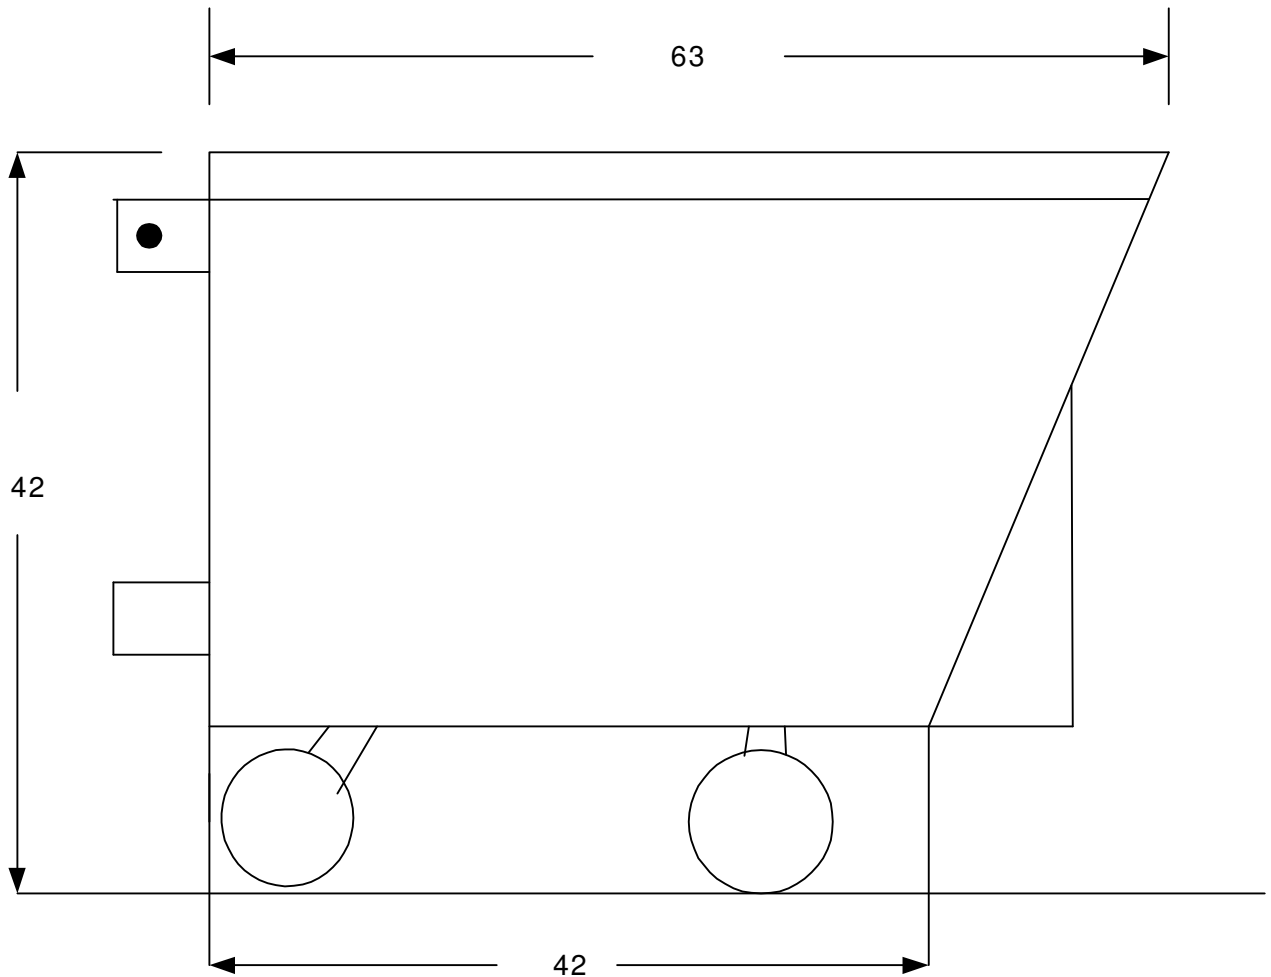

DOCK CONTAINER DIMENSIONS

WIDTH

1 Yard	34"
1½ Yard	39"
2 Yard	44"

POYNETTE IRON WORKS, INC.

The *Quality* Choice

209 E. NORTH STREET, POYNETTE, WI 53955
1-800-572-2487 www.poynetteironworks.com